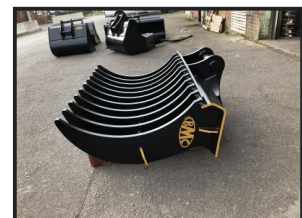

# Heavy Duty Land Rake Any Machine / Model

## £POA

Heavy Duty Land Rake

Narrow gaps with more heavy duty tines where stones or tree trunks may be an issue

### Product Details

<b>Category/Type</b>	<b>Land Clearance Rakes</b>
<b>Make</b>	<b>Heavy Duty Land Rake</b>
<b>Model</b>	<b>Any Machine / Model</b>
<b>Weight</b>	-
<b>Dimensions</b>	-

Unit 6c/d, Bulwark Ind. Est., Chepstow, Monmouthshire, NP16 5QZ