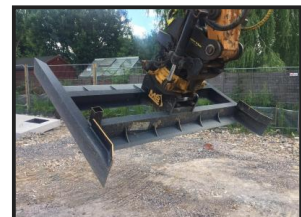

# 14-18 Ton Grading Beam Scandinavian Set Up

## £POA

2400mm Grading Beam  
 S60 Type set up  
 HB500 Edges front and back  
 High grade Flange Channels

### Product Details

Product Details	
<b>Category/Type</b>	<b>Grading Beam</b>
<b>Make</b>	<b>14-18 Ton Grading Beam</b>
<b>Model</b>	<b>Scandinavian Set Up</b>
<b>Weight</b>	-
<b>Dimensions</b>	-

Unit 6c/d, Bulwark Ind. Est., Chepstow, Monmouthshire, NP16 5QZ