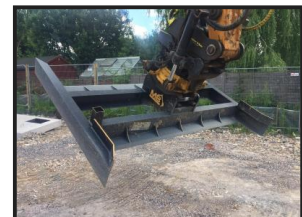

14-18 Ton Grading Beam Scandinavian Set Up

£POA

2400mm Grading Beam
 S60 Type set up
 HB500 Edges front and back
 High grade Flange Channels

| Product Details | |
|-----------------|------------------------|
| Category/Type | Grading Beam |
| Make | 14-18 Ton Grading Beam |
| Model | Scandinavian Set Up |
| Weight | - |
| Dimensions | - |